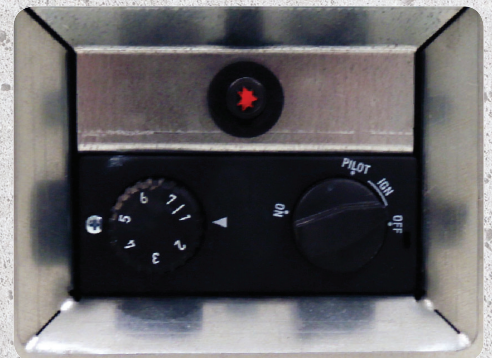

7-setting thermostatic controller

L.B. WHITE

LBWhite.com

®