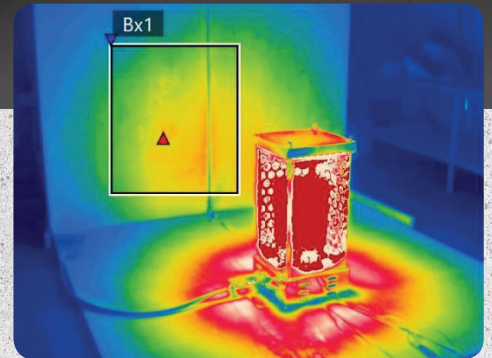

Lab-tested even heat pattern