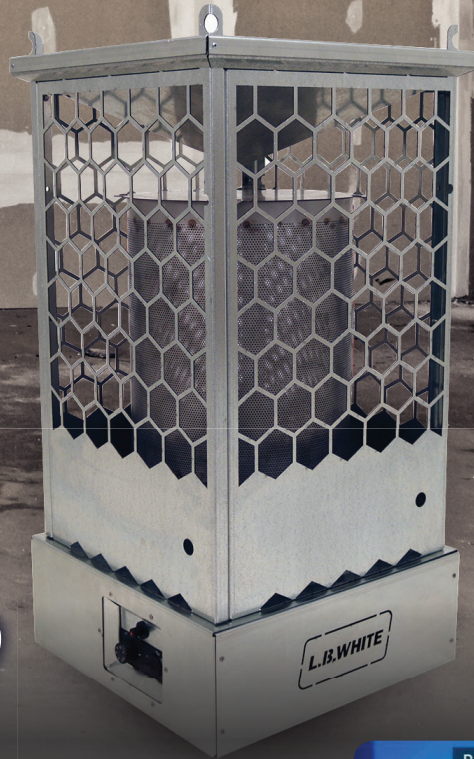

# SUN BLAST HD™ Radiant Heater

### Rental-ready operation & maintenance.

- Easy piezo pilot ignition with manual light option
- Fuel efficient 7-setting thermostat and modulating gas valve
- Safe with built-in tilt switch
- Convenient quick-connect hose fittings
- No fuss filterless design

### Fleet tough. Fleet flexible.

- Heavy-duty body made from 16-gauge galvanized steel
- Enclosed, recessed controls prevent damage
- Option to hang during operation to free-up floorspace
- Stacks for storage and transportation